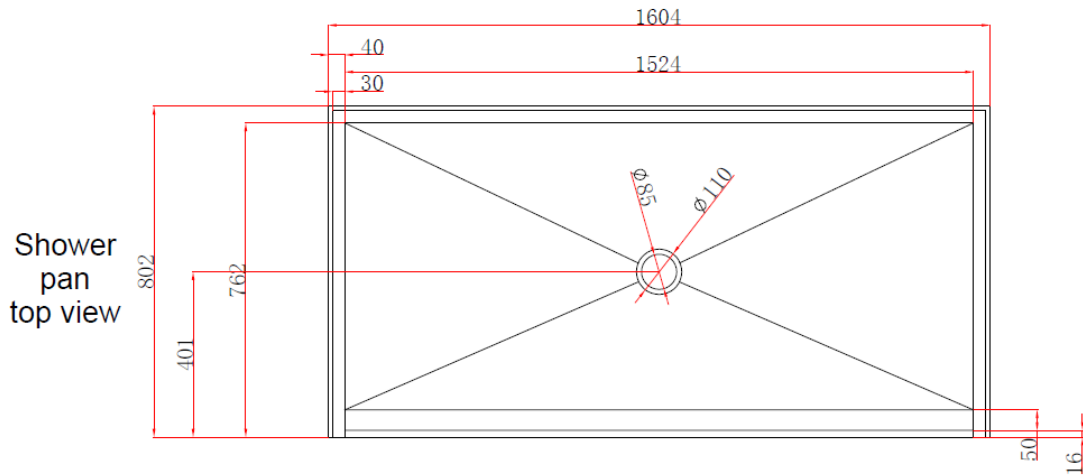

CELADON

ROLL IN SHOWER PAN