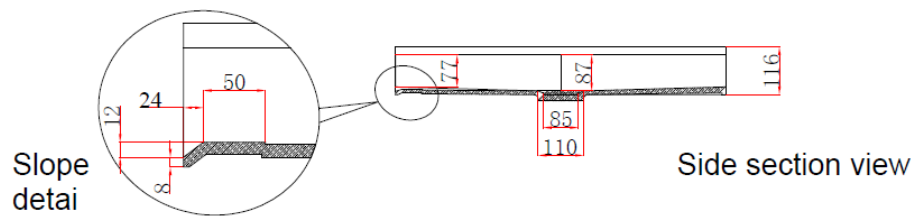

CELADON

ROLL IN SHOWER PAN