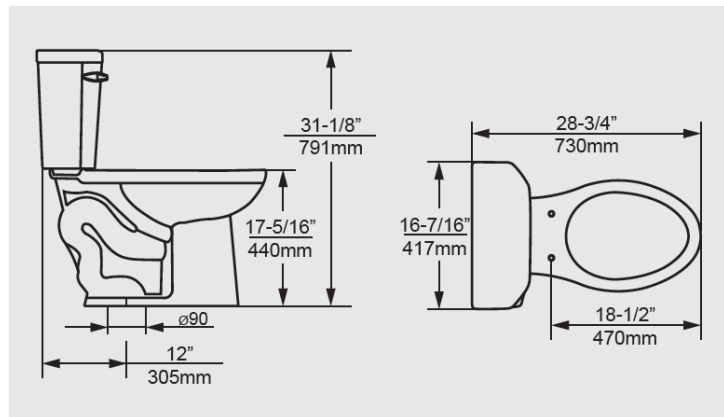

CELADON

SHOWER SYSTEMS

Features:

Metal handle

Metal faceplate

24" sliding bar

Multiple function hand spray

59" stainless steel hose

2.0 GPM

CELADON

ADA HEIGHT TOILETS

A249HL

Elongated ADA Height

28-3/4" x 17-5/16" x 31-1/8"

S trap with 12" rough in

1 gpf or 1.28 gpf option

Single or dual flush option

AN5888HL

Elongated ADA Height

27-3/4" x 16-3/4" x 31-3/4"

S trap with 12" rough in

1.28 gpf option

Single flush